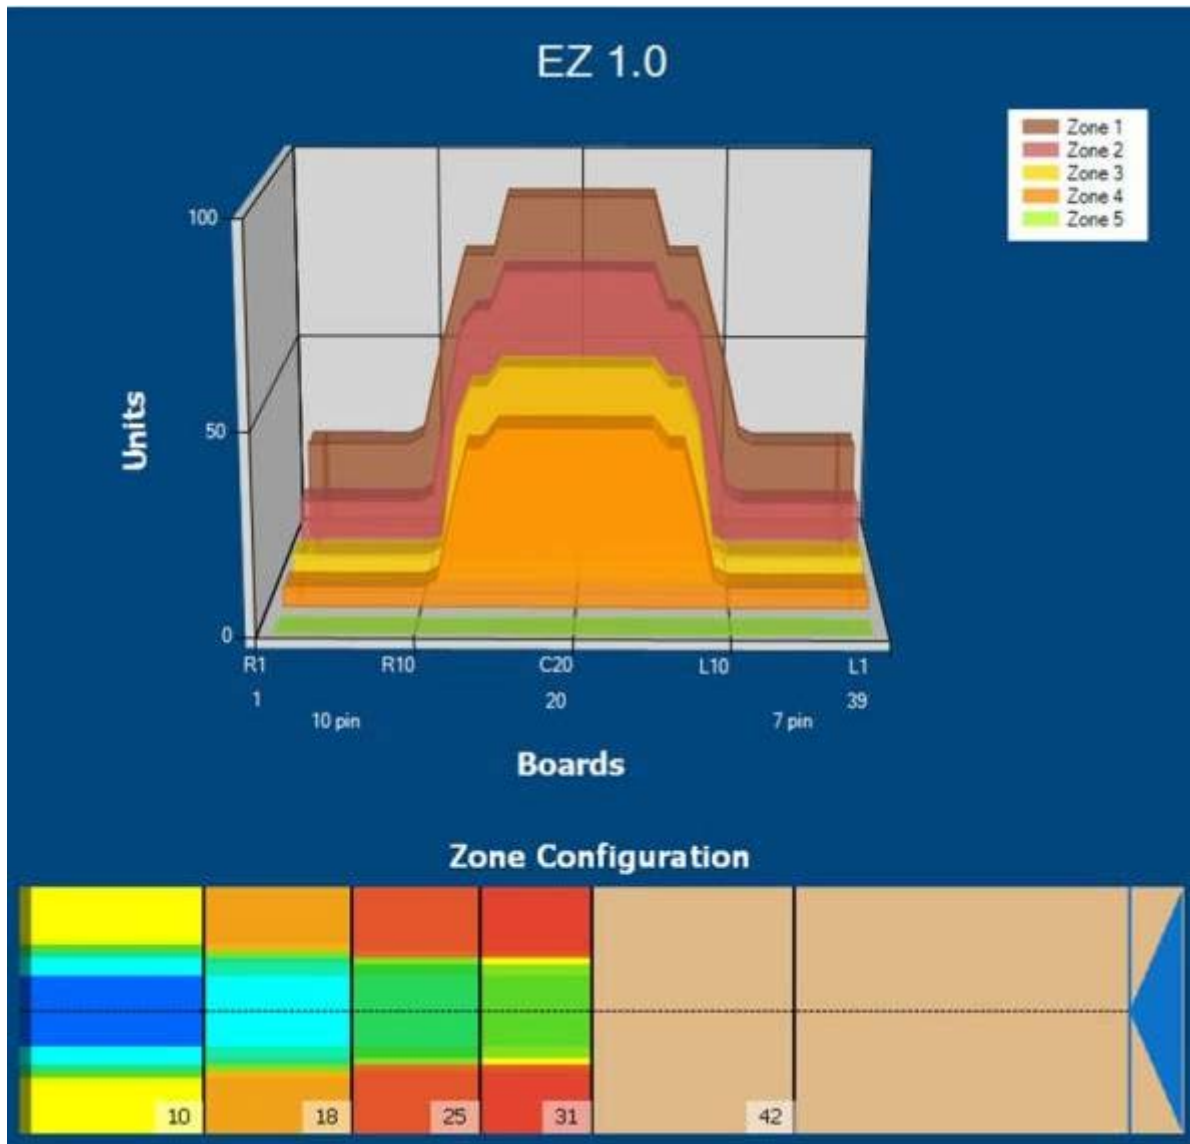

Ölbild für Saison 2015/2016

EZ 1.0

If you want it, here it is...come and get it. You better hurry 'cause their scoring fast! EZ as pie, this is the epitome of "stand left and throw right" (or visa versa). The narrow shape helps benefit centers with surface or topography issues that do not support a breakpoint outside of the 10 board.

Pattern Distance: 42 feet

Pattern Ratio (max): 9:1